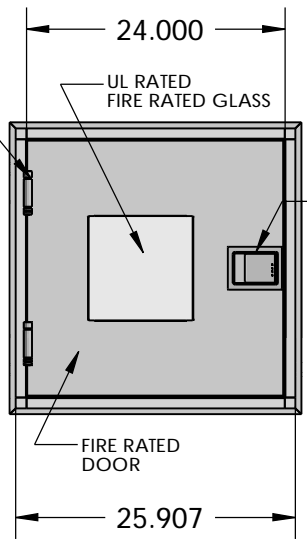

ALL SHOPS

WALL CUT OUT
24.500W X 24.500H

SECTION U-U

mount bracket loose

SPRING LOADED
SS HINGE

UL RATED
FIRE RATED GLASS

SS PADDLE
LATCH
AS07478

FIRE RATED
DOOR

SS LIFT LATCH

STATIC PVC
WINDOW

SS HINGE (X2)

REVISIONS				MATERIAL SPEC.	FINISH SPEC.	UNLESS OTHERWISE SPECIFIED, DIMENSIONS ARE IN INCHES	 <p>Proprietary & Confidential All rights reserved by TERRA UNIVERSAL Disclosure or Copying Prohibited</p>	TITLE	
RV#	DESCRIPTION	DATE	BY	304SS		TOLERANCES ON:		<p>PASS-THROUGH, 304 SS FIRE RATED DOOR 24"W X 24"H X 24"D</p>	
NC	INITIAL RELEASE	02-18-14	JR			.XX DECIMALS ± .03 X" ± 1"			
①	SHEET 28 LIFT LATCH PHOTO	8-24-16	G.F.			.XXX DECIMALS ± .010 X/X ± 1/64			
	SHEET 29 INTERLOCK					SIGNATURES	DATE		
				ISSUED BY: PHILLIP PAVLOVICH	6/10/2019			A	2641-12
				REF #: 195844				SCALE	SHEET 1 OF 30