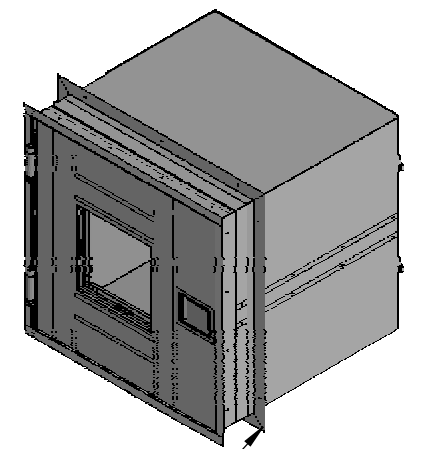

ALL SHOPS

WALL CUT OUT
24.500W X 24.500H

SECTION U-U

mount bracket loose

SPRING LOADED
SS HINGE

UL RATED
FIRE RATED GLASS

SS PADDLE
LATCH
AS07478

FIRE RATED
DOOR

SS LIFT LATCH

STATIC PVC
WINDOW

SS HINGE (X2)

REVISIONS				MATERIAL SPEC.	FINISH SPEC.	UNLESS OTHERWISE SPECIFIED, DIMENSIONS ARE IN INCHES	 <p>Proprietary & Confidential All rights reserved by TERRA UNIVERSAL Disclosure or Copying Prohibited</p>	TITLE	
RV#	DESCRIPTION	DATE	BY	304SS		TOLERANCES ON:		<p>PASS-THROUGH, 304 SS FIRE RATED DOOR 24"W X 24"H X 24"D</p>	
NC	INITIAL RELEASE	02-18-14	JR			.XX DECIMALS ± .03 X" ± 1"			
①	SHEET 28 LIFT LATCH PHOTO	8-24-16	G.F.			.XXX DECIMALS ± .010 X/X ± 1/64			
	SHEET 29 INTERLOCK					SIGNATURES	DATE		
				ISSUED BY: PHILLIP PAVLOVICH	6/10/2019			A	2641-12
				REF #: 195844				SCALE	SHEET 1 OF 30