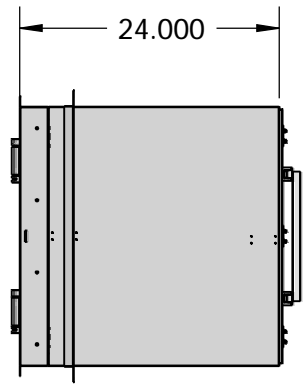

ALL SHOPS

WALL CUT OUT
24.500W X 24.500H

SECTION U-U

mount bracket loose

SPRING LOADED
SS HINGE

UL RATED
FIRE RATED GLASS

SS PADDLE
LATCH
AS07478

FIRE RATED
DOOR

SS LIFT LATCH

STATIC PVC
WINDOW

SS HINGE (X2)

REVISIONS				MATERIAL SPEC.	FINISH SPEC.	UNLESS OTHERWISE SPECIFIED, DIMENSIONS ARE IN INCHES	 <p>Proprietary & Confidential All rights reserved by TERRA UNIVERSAL Disclosure or Copying Prohibited</p>	TITLE	
RV#	DESCRIPTION	DATE	BY	304SS		TOLERANCES ON:		<p>PASS-THROUGH, 304 SS FIRE RATED DOOR 24"W X 24"H X 24"D</p>	
NC	INITIAL RELEASE	02-18-14	JR			.XX DECIMALS ± .03 X" ± 1"			
①	SHEET 28 LIFT LATCH PHOTO	8-24-16	G.F.			.XXX DECIMALS ± .010 X/X ± 1/64			
	SHEET 29 INTERLOCK					SIGNATURES	DATE		
				ISSUED BY: PHILLIP PAVLOVICH	6/10/2019			A	2641-12
				REF #: 195844				SCALE	SHEET 1 OF 30