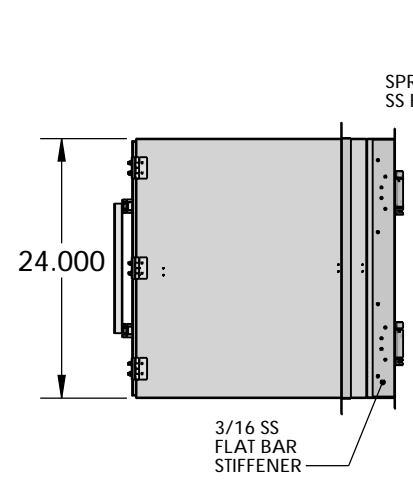

ALL SHOPS

WALL CUT OUT
24.500W X 24.500H

SECTION U-U

mount bracket loose

SPRING LOADED
SS HINGE

UL RATED
FIRE RATED GLASS

SS PADDLE
LATCH
AS07478

FIRE RATED
DOOR

SS LIFT LATCH

STATIC PVC
WINDOW

SS HINGE (X2)

REVISIONS				MATERIAL SPEC.	FINISH SPEC.	UNLESS OTHERWISE SPECIFIED, DIMENSIONS ARE IN INCHES	 <p>Proprietary & Confidential All rights reserved by TERRA UNIVERSAL Disclosure or Copying Prohibited</p>	TITLE	
RV#	DESCRIPTION	DATE	BY	304SS		TOLERANCES ON:		<p>PASS-THROUGH, 304 SS FIRE RATED DOOR 24"W X 24"H X 24"D</p>	
NC	INITIAL RELEASE	02-18-14	JR			.XX DECIMALS ± .03 X" ± 1"			
①	SHEET 28 LIFT LATCH PHOTO	8-24-16	G.F.			.XXX DECIMALS ± .010 X/X ± 1/64			
	SHEET 29 INTERLOCK					SIGNATURES	DATE		
				ISSUED BY: PHILLIP PAVLOVICH	6/10/2019			A	2641-12
				REF #: 195844				SCALE	SHEET 1 OF 30