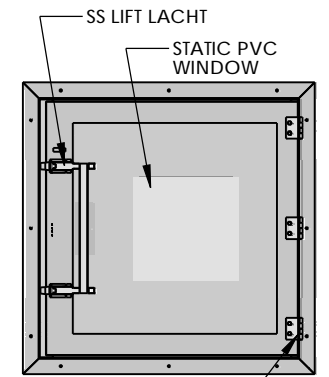

ALL SHOPS

WALL CUT OUT
24.500W X 24.500H

SECTION U-U

mount bracket loose

SPRING LOADED
SS HINGE

UL RATED
FIRE RATED GLASS

SS PADDLE
LATCH
AS07478

FIRE RATED
DOOR

SS LIFT LATCH

STATIC PVC
WINDOW

SS HINGE (X2)

REVISIONS				MATERIAL SPEC.	FINISH SPEC.	UNLESS OTHERWISE SPECIFIED, DIMENSIONS ARE IN INCHES	 <p>Proprietary & Confidential All rights reserved by TERRA UNIVERSAL Disclosure or Copying Prohibited</p>	TITLE	
RV#	DESCRIPTION	DATE	BY	304SS		TOLERANCES ON:		<p>PASS-THROUGH, 304 SS FIRE RATED DOOR 24"W X 24"H X 24"D</p>	
NC	INITIAL RELEASE	02-18-14	JR			.XX DECIMALS ± .03 X" ± 1"			
①	SHEET 28 LIFT LATCH PHOTO	8-24-16	G.F.			.XXX DECIMALS ± .010 X/X ± 1/64			
	SHEET 29 INTERLOCK					SIGNATURES	DATE		
				ISSUED BY: PHILLIP PAVLOVICH	6/10/2019			A	2641-12
				REF #: 195844				SCALE	SHEET 1 OF 30