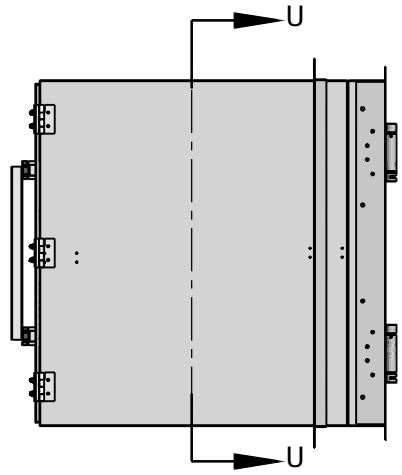

ALL SHOPS

WALL CUT OUT
24.500W X 24.500H

SECTION U-U

mount bracket loose

SPRING LOADED
SS HINGE

UL RATED
FIRE RATED GLASS

SS PADDLE
LATCH
AS07478

FIRE RATED
DOOR

SS LIFT LATCH

STATIC PVC
WINDOW

SS HINGE (X2)

REVISIONS				MATERIAL SPEC.	FINISH SPEC.	UNLESS OTHERWISE SPECIFIED, DIMENSIONS ARE IN INCHES	 <p>Proprietary & Confidential All rights reserved by TERRA UNIVERSAL Disclosure or Copying Prohibited</p>	TITLE	
RV#	DESCRIPTION	DATE	BY	304SS		TOLERANCES ON:		<p>PASS-THROUGH, 304 SS FIRE RATED DOOR 24"W X 24"H X 24"D</p>	
NC	INITIAL RELEASE	02-18-14	JR			.XX DECIMALS ± .03 X" ± 1"			
①	SHEET 28 LIFT LATCH PHOTO	8-24-16	G.F.			.XXX DECIMALS ± .010 X/X ± 1/64			
	SHEET 29 INTERLOCK					SIGNATURES	DATE		
				ISSUED BY: PHILLIP PAVLOVICH	6/10/2019			A	2641-12
				REF #: 195844				SCALE	SHEET 1 OF 30