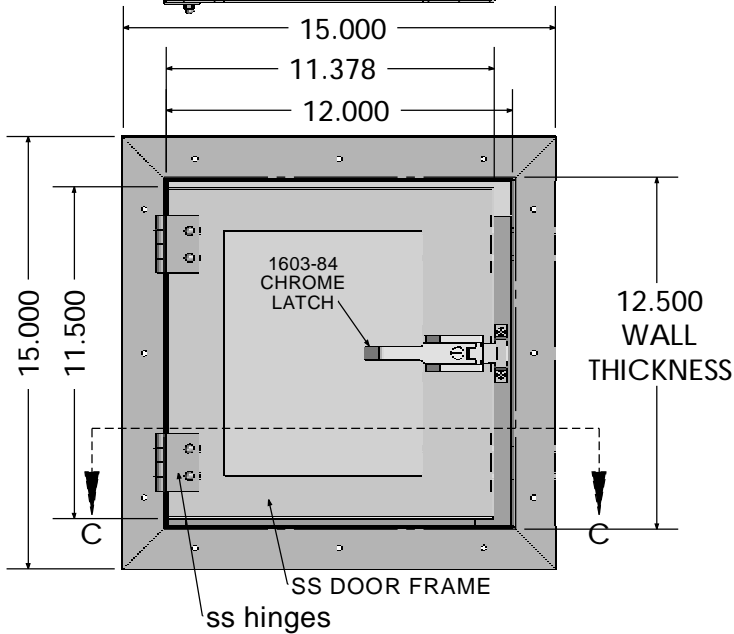

ELECTROPOLISHED 304 STAINLESS STEEL CHAMBER

REVISIONS				MATERIAL SPEC.	FINISH SPEC.	UNLESS OTHERWISE SPECIFIED, DIMENSIONS ARE IN INCHES	TITLES		
RV#	DESCRIPTION	DATE	BY						
NC	INITIAL RELEASE	4-26-18	JR	STAINLESS STEEL		TOLERANCES ON: .XX DECIMALS ± .03 X" ± 1" .XXX DECIMALS ± .010 X/X ± 1/64	Terra Universal PASS THROUGH CHAMBER 304 SS WALL MOUNT 12Wx12Dx12H		
○				SD PVC				SIGNATURES _____ DATE _____ ISSUED BY: JUAN R 4-26-18 REF #: _____	A 1992-09D SCALE SHEET 1 OF 9