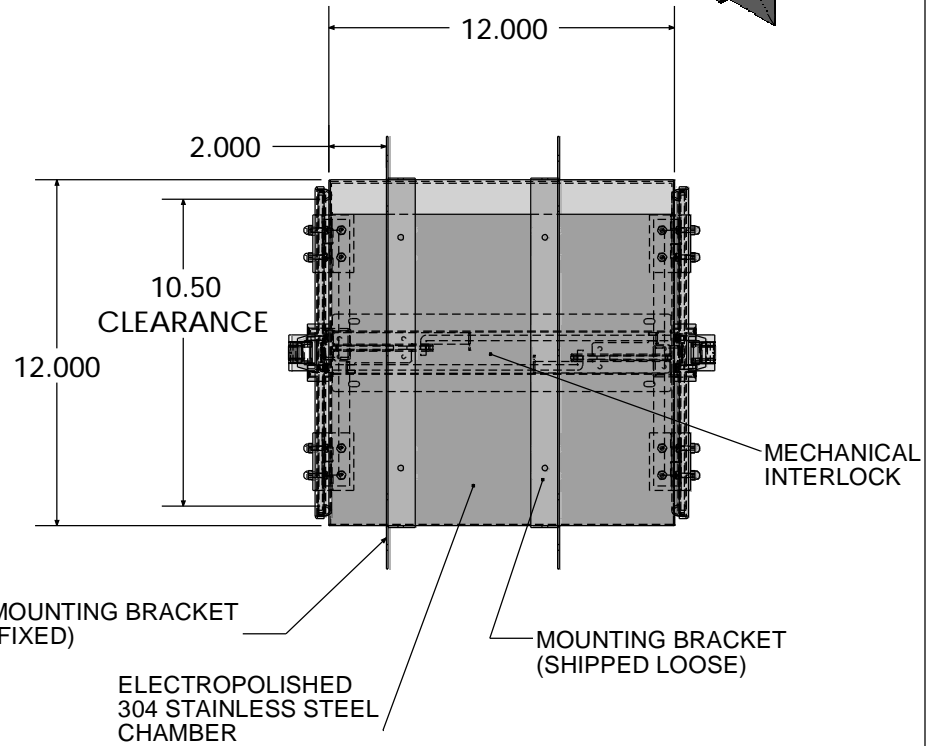

ELECTROPOLISHED 304 STAINLESS STEEL CHAMBER

REVISIONS				MATERIAL SPEC.	FINISH SPEC.	UNLESS OTHERWISE SPECIFIED, DIMENSIONS ARE IN INCHES	TITLES		
RV#	DESCRIPTION	DATE	BY						
NC	INITIAL RELEASE	4-26-18	JR	STAINLESS STEEL		TOLERANCES ON: .XX DECIMALS ± .03 X" ± 1" .XXX DECIMALS ± .010 X/X ± 1/64	Terra Universal PASS THROUGH CHAMBER 304 SS WALL MOUNT 12Wx12Dx12H		
○				SD PVC				SIGNATURES _____ DATE _____ ISSUED BY: JUAN R 4-26-18 REF #: _____	A 1992-09D SCALE SHEET 1 OF 9