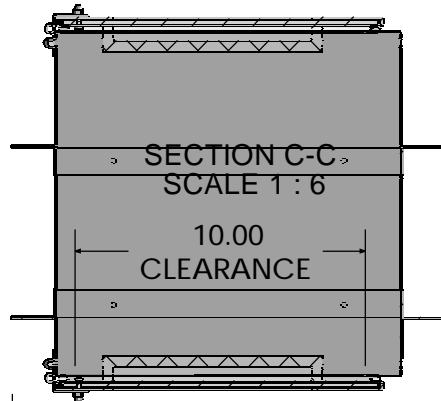

ALL SHOPS

304 STAINLESS STEEL

STATIC DISSIPATIVE PVC WINDOW

WALL CUT OUT 12.500W X 12.500H