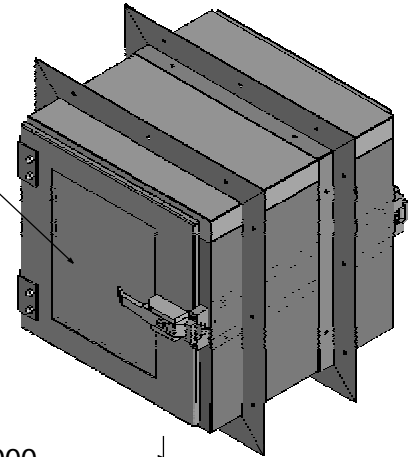

ELECTROPOLISHED 304 STAINLESS STEEL CHAMBER

REVISIONS				MATERIAL SPEC.	FINISH SPEC.	UNLESS OTHERWISE SPECIFIED, DIMENSIONS ARE IN INCHES	TITLES		
RV#	DESCRIPTION	DATE	BY						
NC	INITIAL RELEASE	4-26-18	JR	STAINLESS STEEL		TOLERANCES ON: .XX DECIMALS ± .03 X" ± 1" .XXX DECIMALS ± .010 X/X ± 1/64	Terra Universal PASS THROUGH CHAMBER 304 SS WALL MOUNT 12Wx12Dx12H		
○				SD PVC				SIGNATURES _____ DATE _____ ISSUED BY: JUAN R 4-26-18 REF #: _____	A 1992-09D SCALE SHEET 1 OF 9